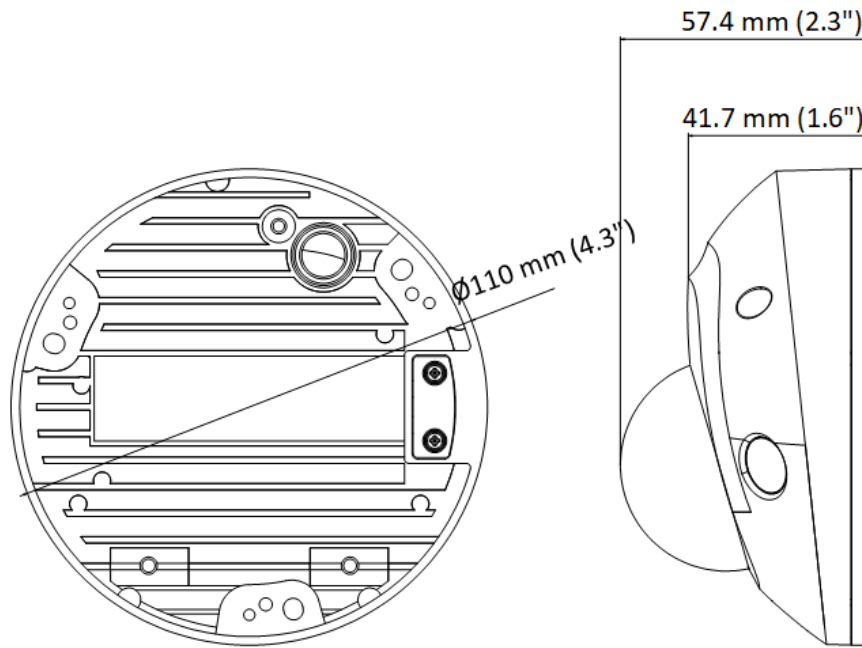

▪ **Dimension**

Unit: mm (inch)

▪ **Accessory**

▪ **Optional**

DS-1276ZJ-SUS Corner Mount	DS-1275ZJ-SUS Vertical Pole Mount	DS-1275ZJ-SUS(Black) Vertical Pole Mount	DS-1272ZJ-120 Wall Mount	DS-1280ZJ-DM46(Black) Junction Box
DS-1276ZJ-SUS(Black) Corner Mount	DS-1280ZJ-DM46 Junction Box	DS-1272ZJ-120B Wall Mount	DS-1271ZJ-120(Black) Pendant Mount	DS-1271ZJ-120 Pendant Mount